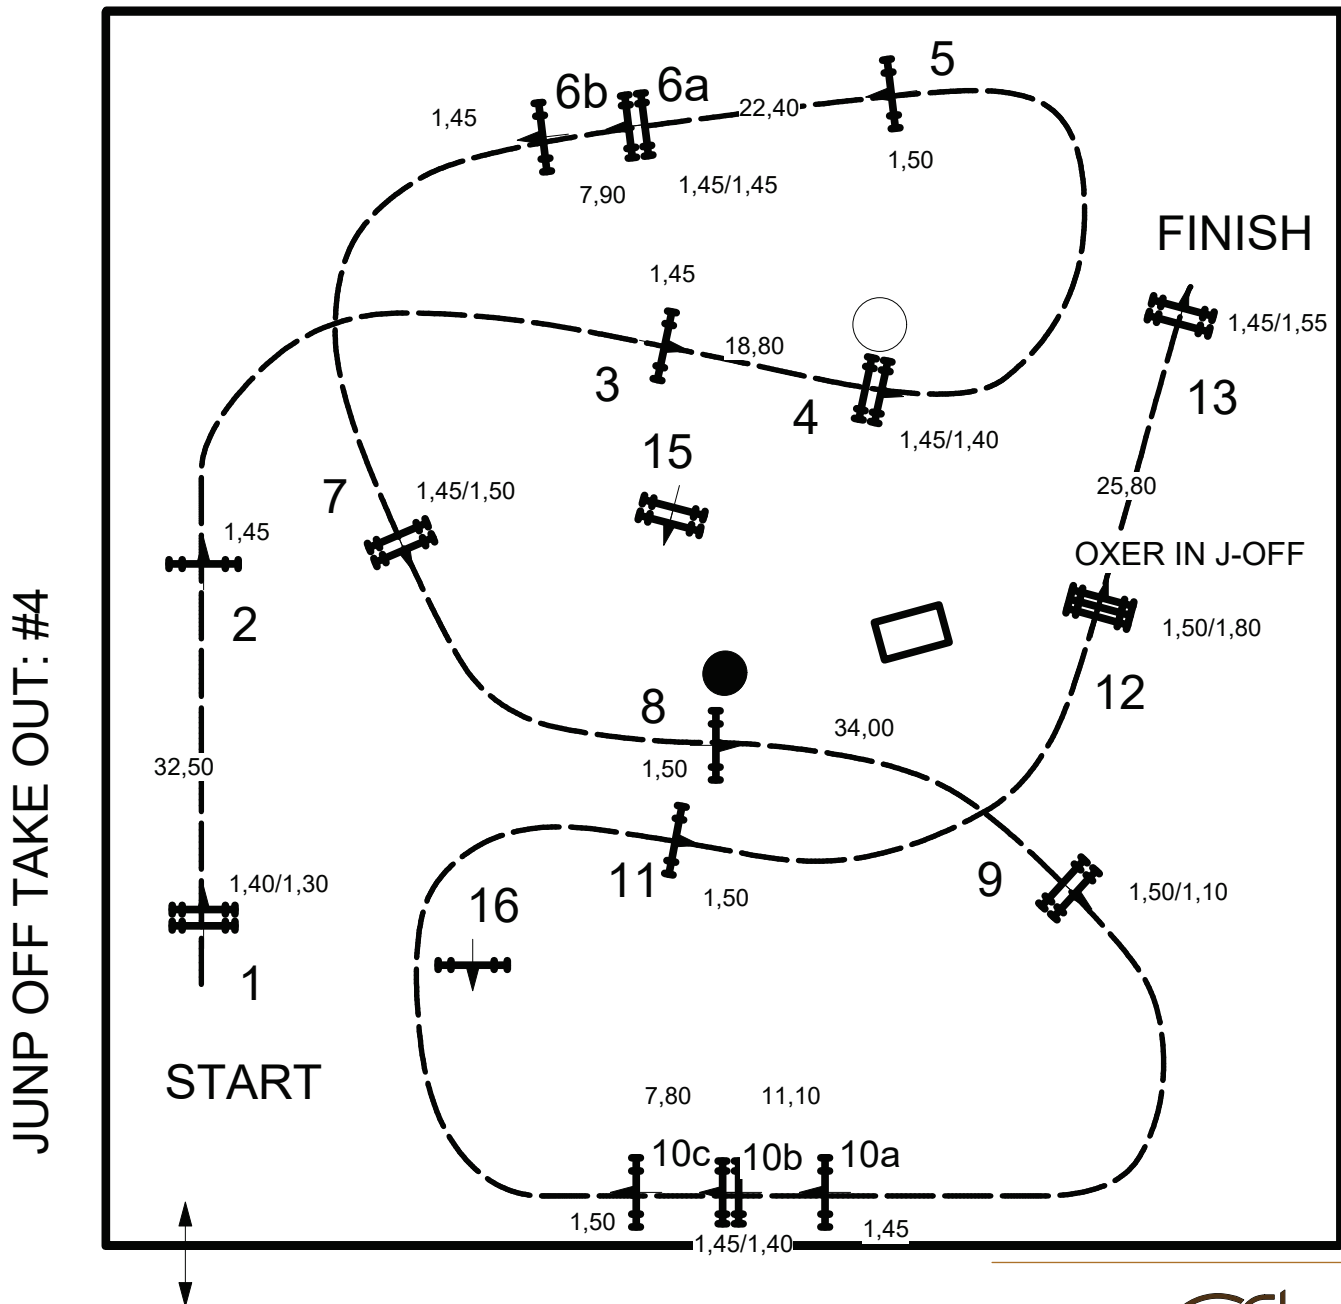

HITS SAUGERTIES 2016

GRAND PRIX RING

420 \$75,000 HORSEWARE IRELAND GRAND PRIX

- HEIGHT: 0m
- SPEED: 375m/min

- FIRST ROUND: 1-11
- DISTANCE: 530m
- TIME ALLOWED: 85 sec

- JUMP OFF: 12,15,2,3,6a,6b,7,16
- J/O DISTANCE: 330m
- J/O TIME ALLOWED: 53 sec

WORLDWIDE
EQUESTRIAN SOLUTIONS

Course Designer: Oscar Seberon

Dallas, Texas

www.worldwideequestrian.com